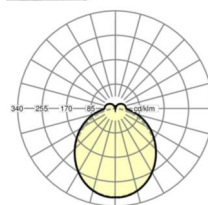

MECHANICS

Housing colour	traffic white RAL 9016
Dimensions (LxWxDxH)	1531mm x 55mm x 37mm
Weight (net)	2kg
Type of installation	Mounting rail system installation

Dimensions

L	1531 mm	Length
B	55 mm	Width
H	37 mm	Height

DEEP-LINK

<https://www.regiolum.de/en/article/18570406650>

Reference	LED 10000lm 840
η_{LB}	100 %
$\Phi_{\downarrow/\uparrow}$	90 % / 10 %
UGR lat./long.	27.3 / 26.7